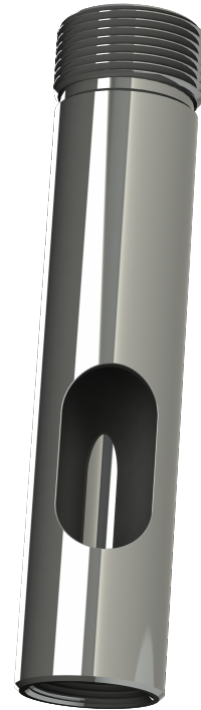

1" ADAPTER TUBE HD (150 MM)

Bright Chrome Plated Solid Brass HD Adapter Tube

- Bright chromed solid brass adapter tube for converting US-style 1"-14NF threaded brackets into Standard G1"-11 threaded type
- The adapter tube makes it possible to place all antennas with 1" Revolving Nut mounting on any US-style bracket with 1"-14NF threaded stud

Mechanical Specifications:

Color	Chrome
Length	150 mm
Diameter	Ø 31.5 mm
Mounting	On US-style brackets with 1"-14NF threaded stud
Materials	Solid chromed brass
For Antenna Types	All marine antennas with the G1"-11 Revolving Nut System